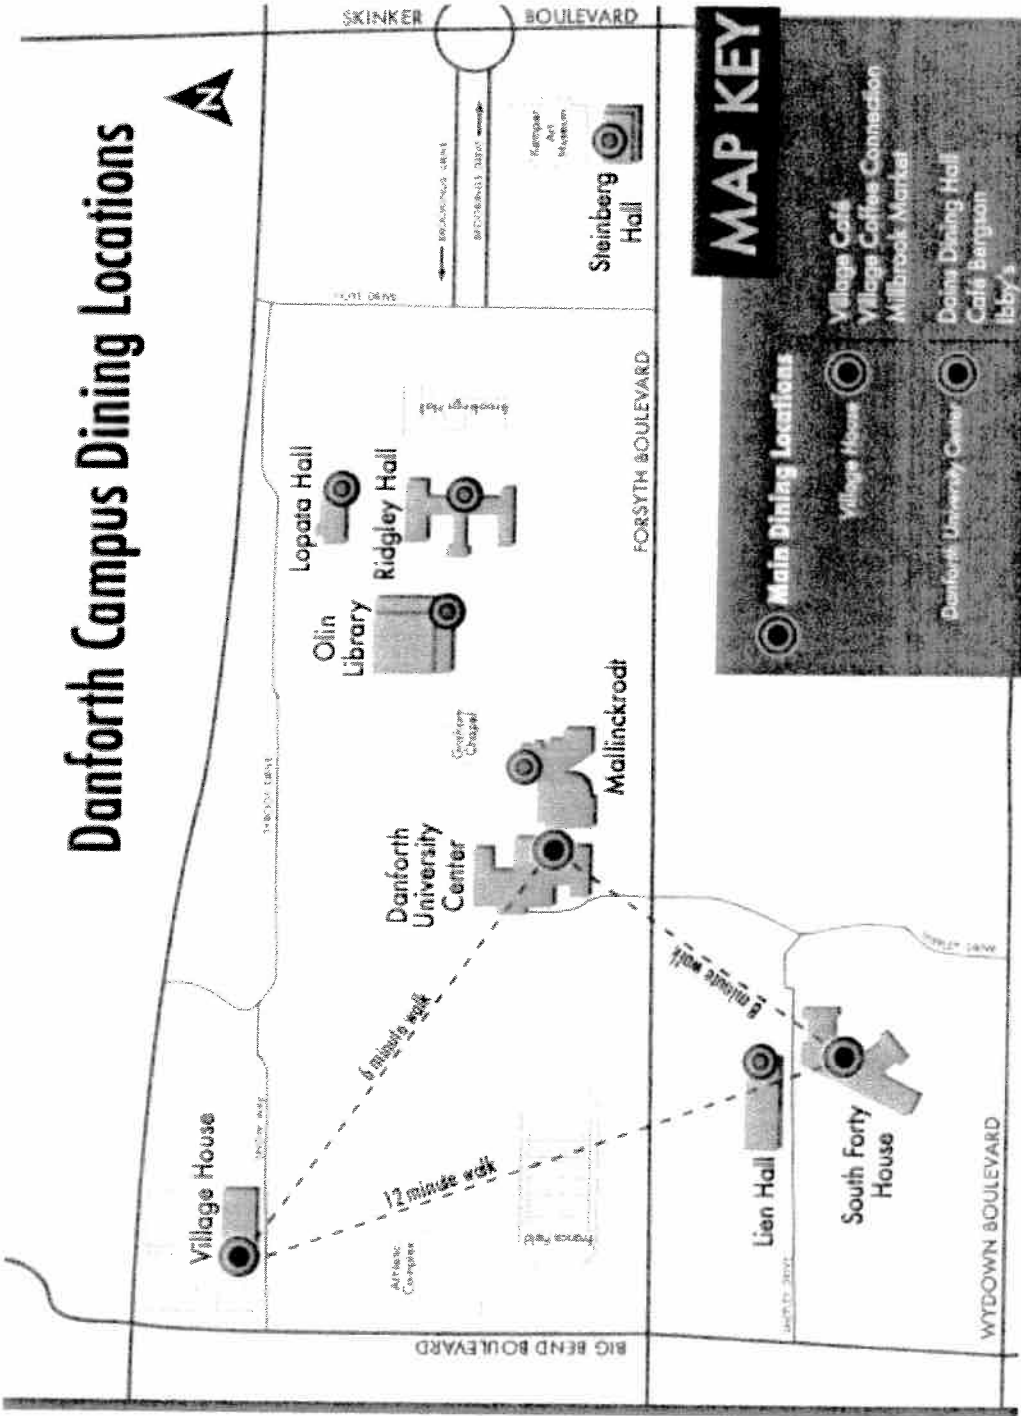

Danforth Campus Dining Locations

MAP KEY

Main Dining Locations

- Village House
- Danforth University Center
- Dining Dining Hall
- Cafe Bergton
- Lobby